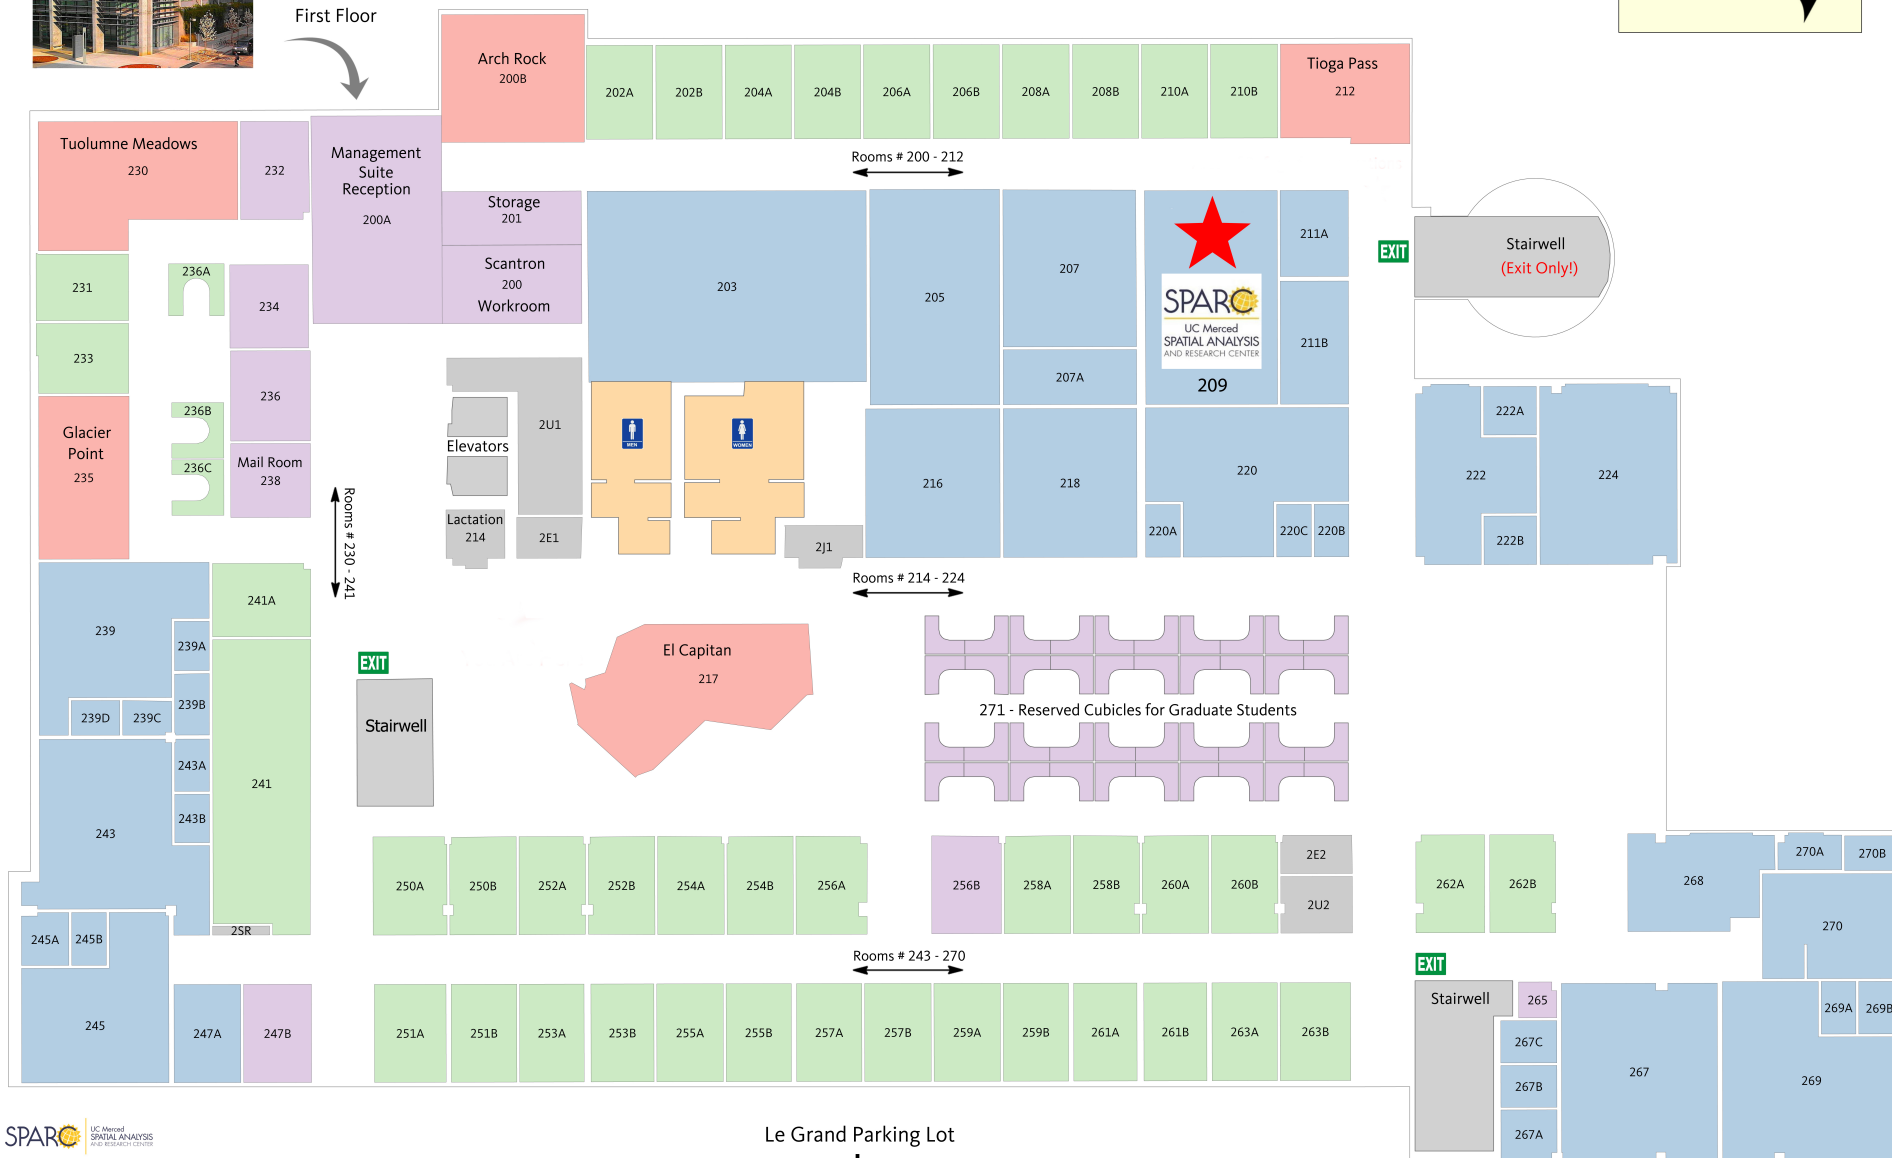

Social Sciences & Management Building

Second Floor

Room Use Categories

- Conference Room
- Research Lab/Studio/Service
- Office - Academic
- Office - Other
- Public Restrooms
- Other

Main Entrance
First Floor

Le Grand Parking Lot